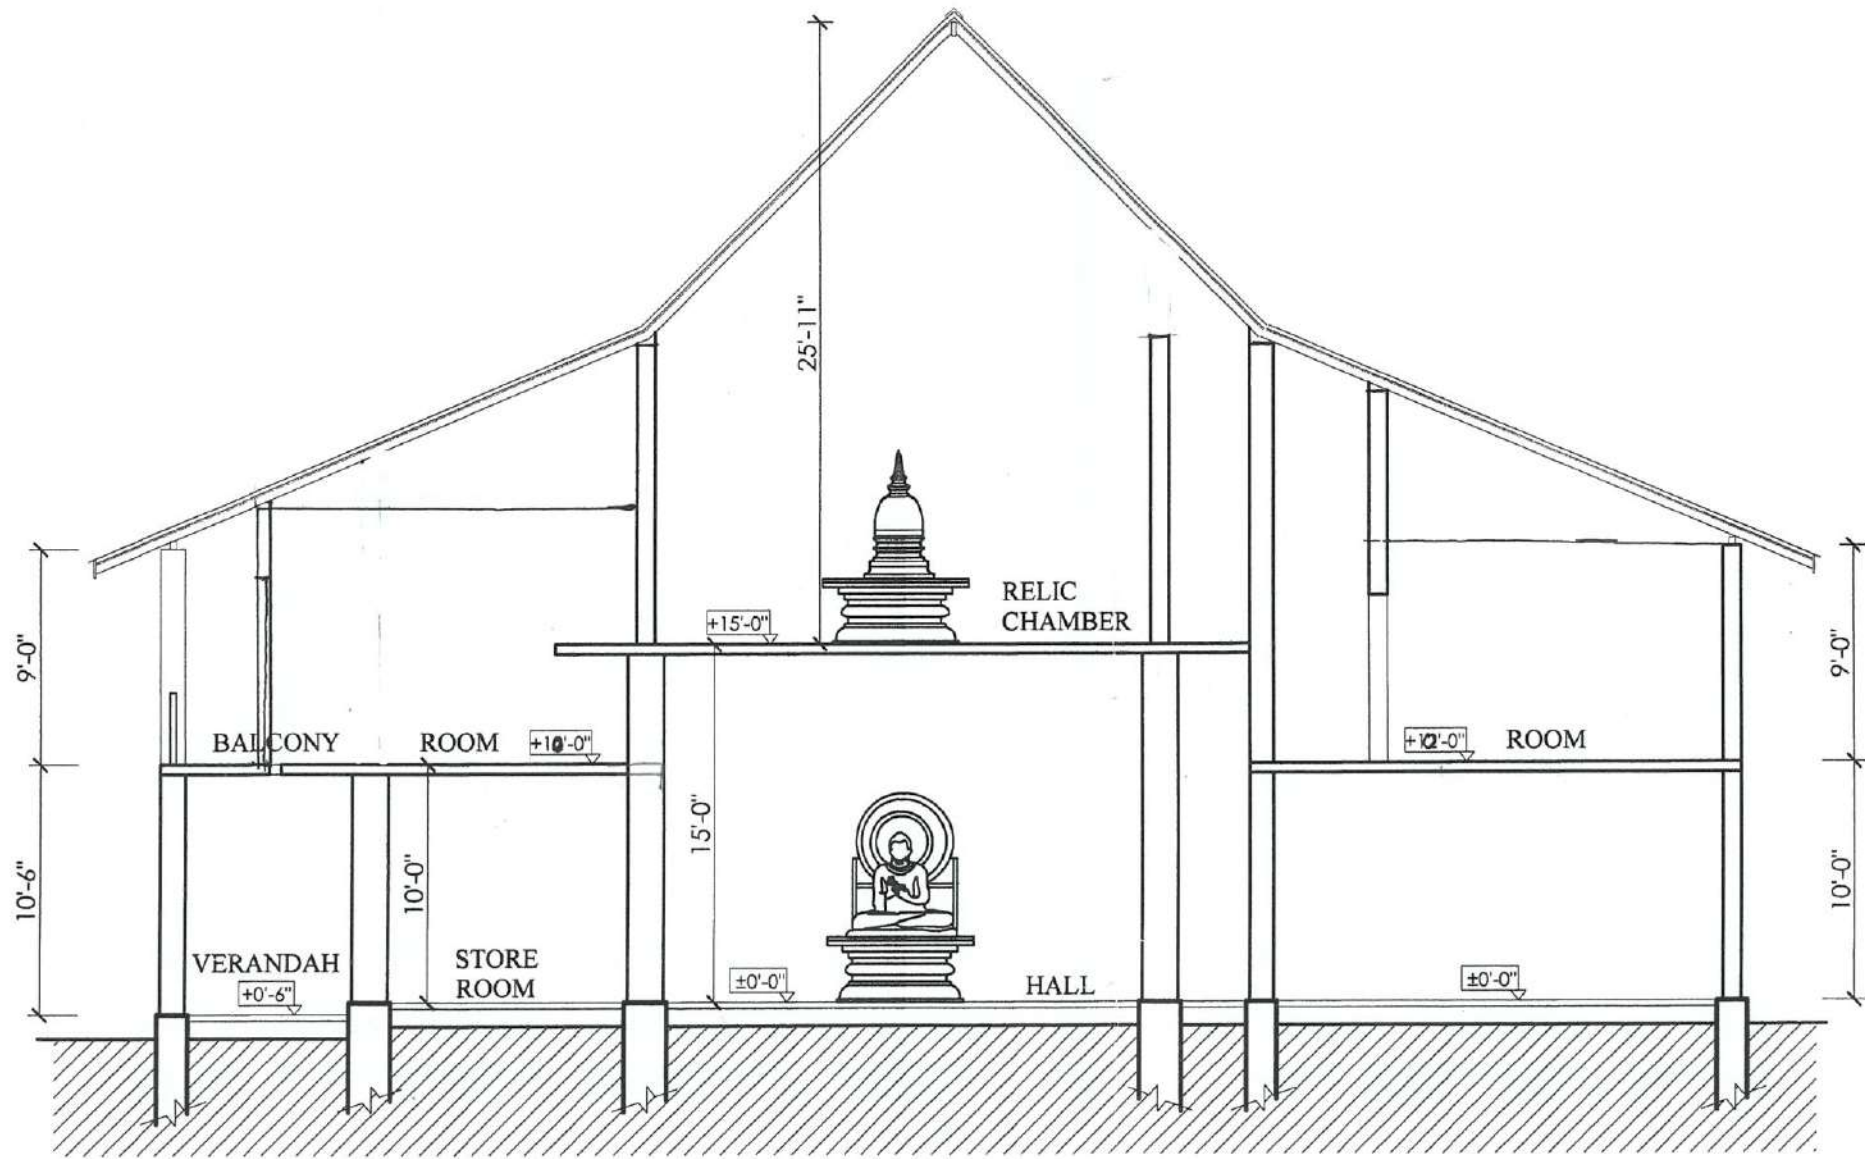

EXISTING FLOOR PLAN
 SCALE 8 FEET TO AN INCH

**PROPOSED ALTERNATIONS & DEVELOPMENT
 FOR THE UNIVERSITY TEMPLE**

PRO. **FLOOR PLAN - GROUND**
SCALE 8 FEET TO AN INCH

UPPER FLOOR PLAN
SCALE 8 FEET TO AN INCH

SECTION A-A
 SCALE 8 FEET TO AN INCH