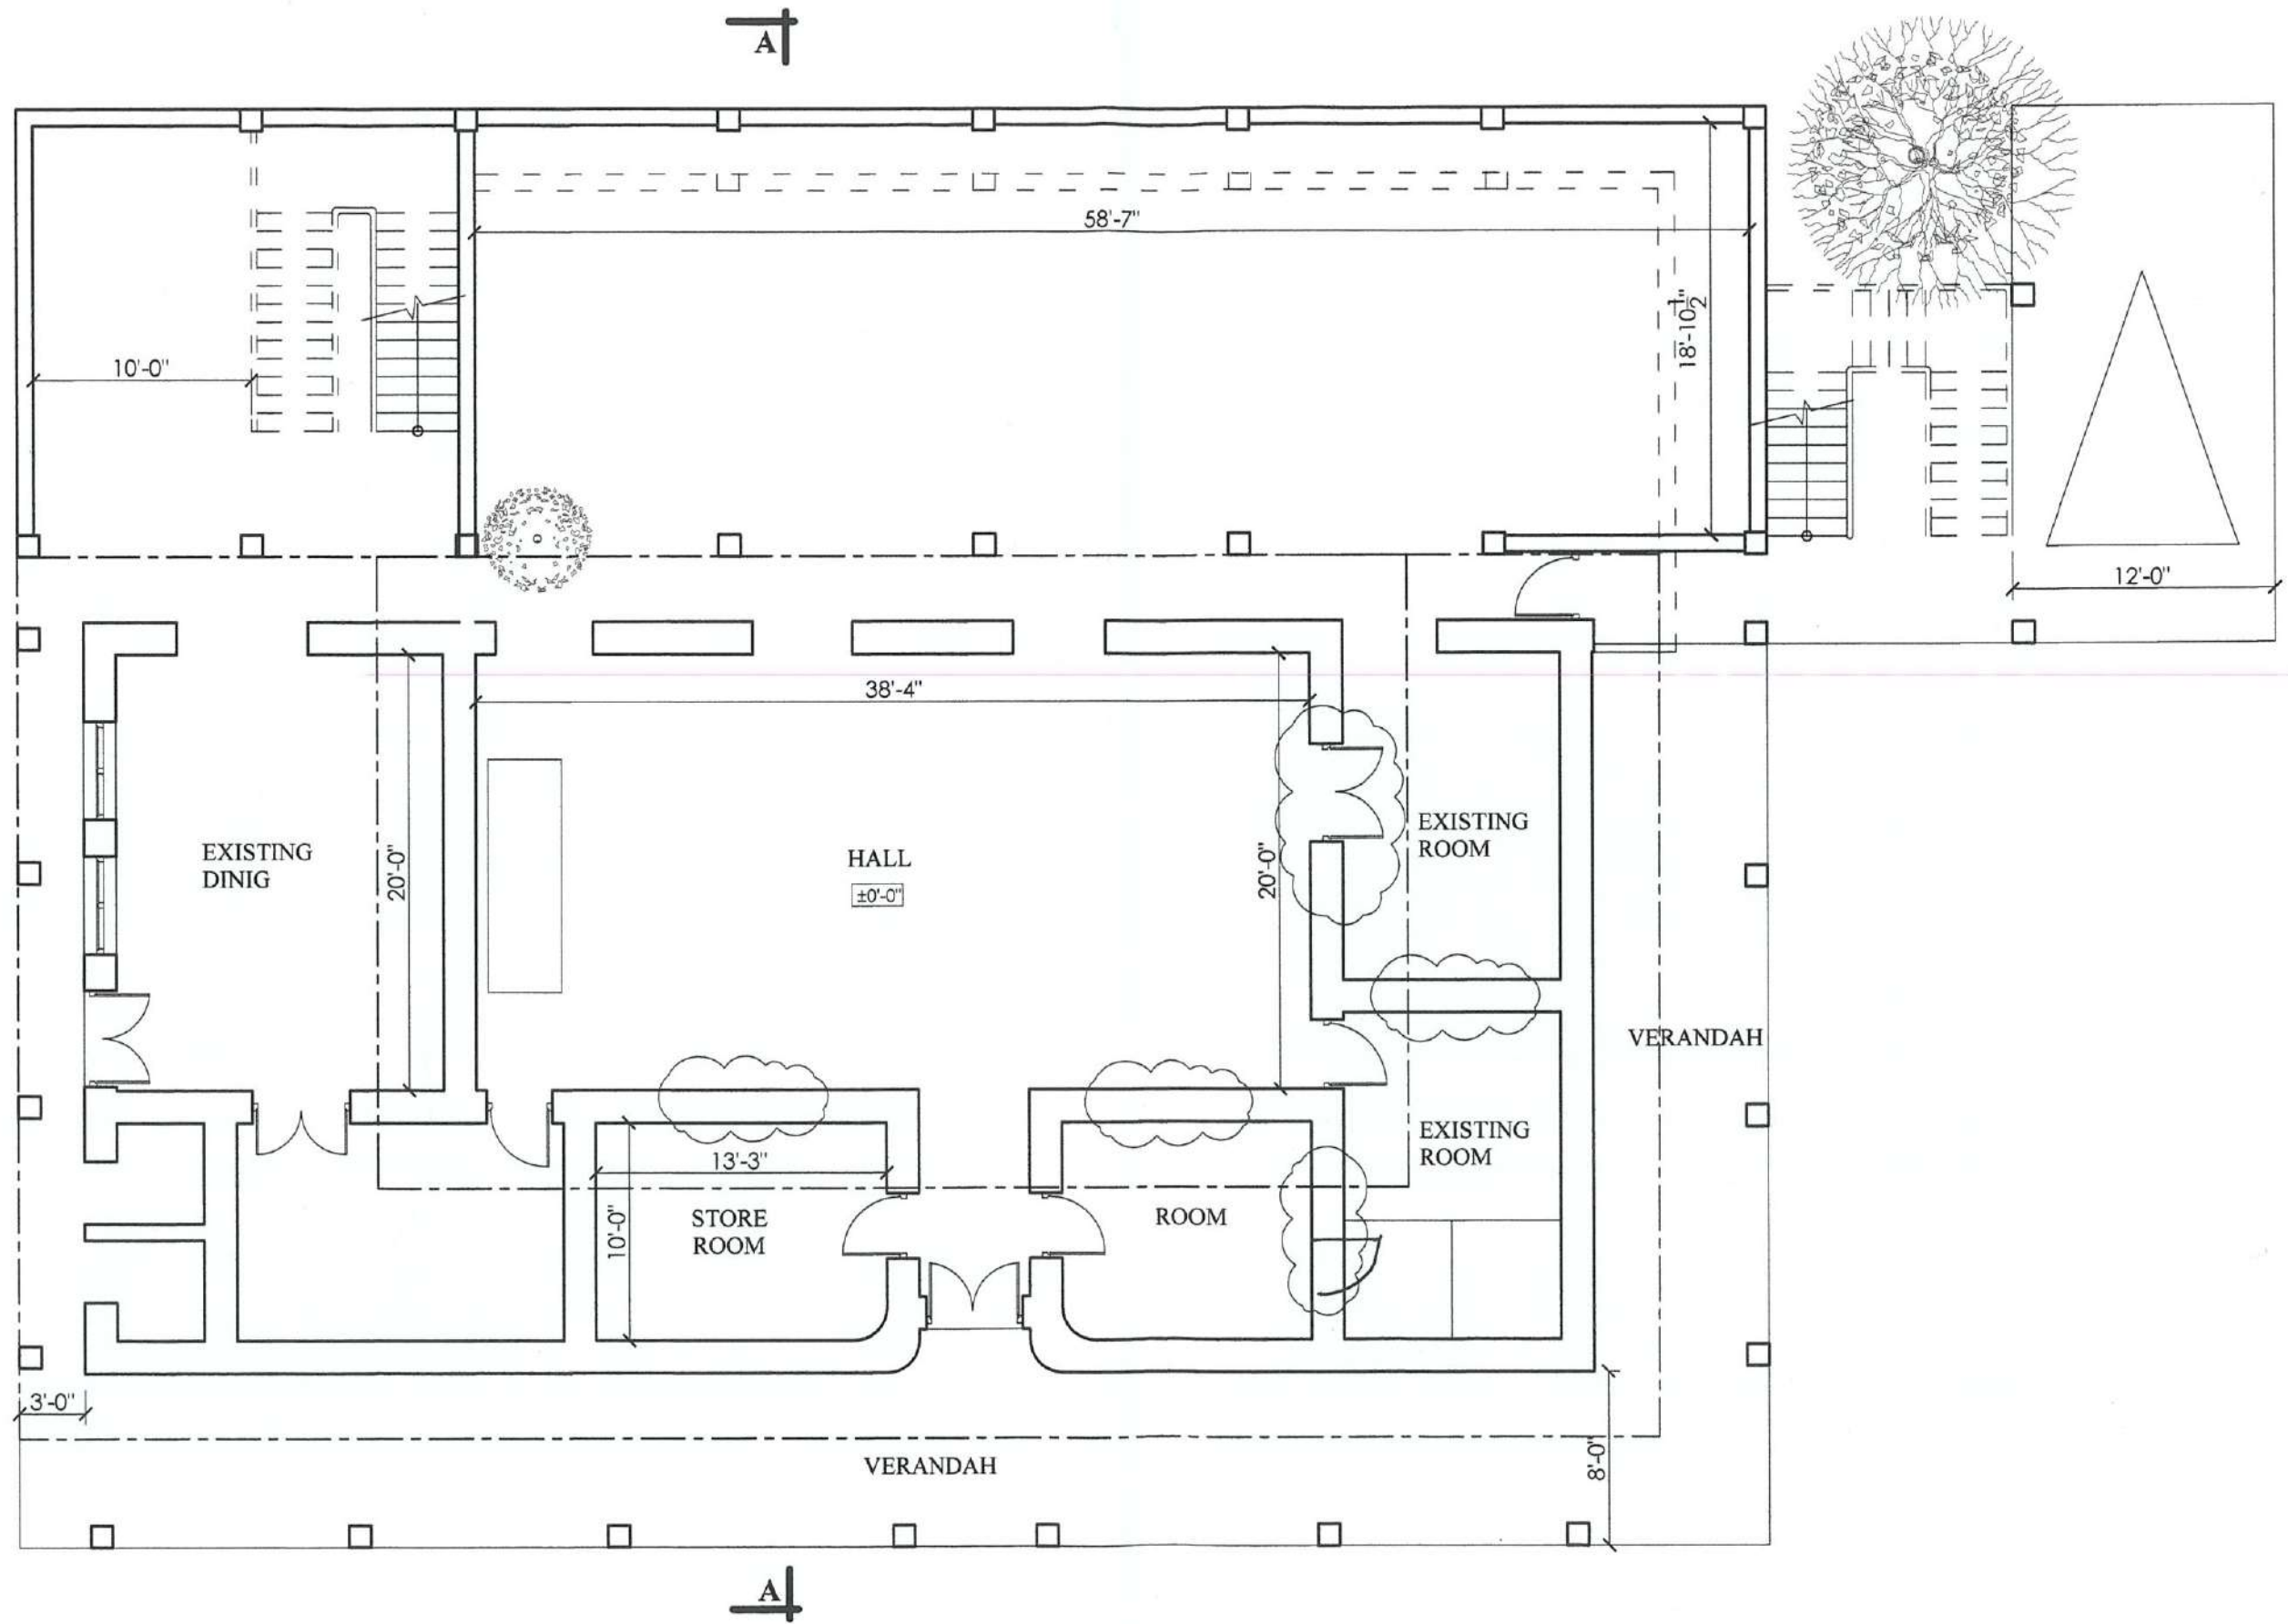

EXISTING FLOOR PLAN
 SCALE 8 FEET TO AN INCH

**PROPOSED ALTERNATIONS & DEVELOPMENT
 FOR THE UNIVERSITY TEMPLE**

PRO. **FLOOR PLAN - GROUND**
SCALE 8 FEET TO AN INCH

UPPER FLOOR PLAN
SCALE 8 FEET TO AN INCH

SECTION A-A
 SCALE 8 FEET TO AN INCH